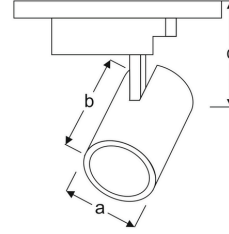

TAYO

TRACKLIGHTS

VTR06 3130C RS30
VTR06 3130C RS40
VTR06 3130C RS60

MECHANICAL SPECS / MEKANİK ÖZELLİKLER

Application Areas Uygulama Alanları	Exhibition Room - Offices - Foyers - Shopping malls
Luminaire Type Ürün Tipi	LED Tracklight
Luminaire Body Ürün Gövdesi	Die cast aluminium
Luminaire Diffuser Ürün Difüzörü	Clear opal glass with reflector
Luminaire Colour Ürün Gövde Rengi	S : Ral 9005 Jet black / B : Ral 9016 Traffic White / G : Ral 9006 Grey
Ingress Protection (IP) Rating IP Sınıfı	IP40
Impact Resistance (IK) Rating IK Sınıfı	IK02

OPTIONS / OPSİYONLAR

1 Hour Emergency Kit	3 Hour Emergency Kit	DALI	SENSOR
+	+	+	-

Product Code Ürün Kodu	Power (W) Watt	Lumen (lm) Işık Akısı	Efficacy (lm/W) Verimlilik	Col. Temp (K) Kelvin	Dimensions (mm) Boyutlar (a x b x c) Ø	Pack. Qty Koli Adedi	Pack. Weight (kg) Koli Ağırlığı
VTR06 3130C RS30	30	3000	100	3000	100x120x170	10	1,50
VTR06 3130C RS40	30	3000	100	4000	100x120x170	10	1,50
VTR06 3130C RS60	30	3000	100	6000	100x120x170	10	1,50